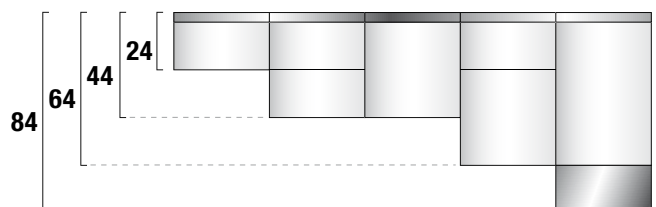

Furniture Heights