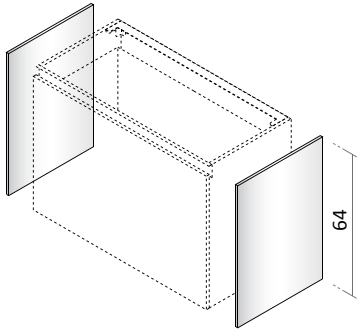

Pair of finishing side panels	Furniture Finish Price Groups All Prices include VAT						
	Measurements (CM)	L	CODE.	Matrix	Texture	Colour	Wood
	-	64 IQ 2FE	189	343	381	381