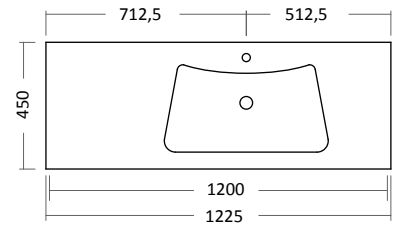

CODE.	PRICE INC VAT £
MT 122 LD	894