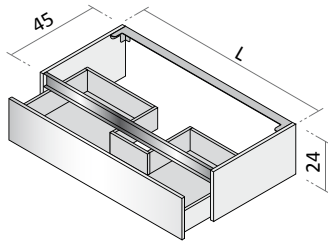

Washbasin base unit with drawer cut out for basin waste

Measurements (CM)