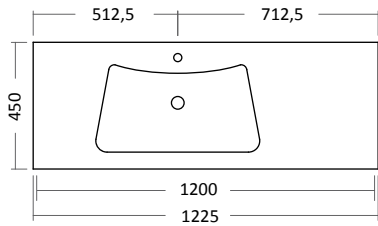

CODE.	PRICE INC VAT £
MT 80/82 LD	<b>1074</b>

Basins as standard have no overflow

Basins available with or without tap hole

OPTIONA / over flow system/

CODE.	PRICE INC VAT £
KTP	<b>114</b>

CODE.	PRICE INC VAT £
MT 102	<b>742</b>

CODE.	PRICE INC VAT £
MT 122 LS	<b>894</b>

CODE.	PRICE INC VAT £
MT 122 LD	<b>894</b>

CODE.	PRICE INC VAT £
MT 102/40 LS	<b>954</b>

CODE.	PRICE INC VAT £
MT 40/102 LD	<b>954</b>

CODE.	PRICE INC VAT £
MT 102/60 LS	<b>1074</b>

CODE.	PRICE INC VAT £
MT 60/102 LD	<b>1074</b>

Washbasin base unit with drawer cut out for basin waste

Measurements (CM)

Furniture Finish Price Groups All Prices include VAT

Measurements (CM)	L	CODE.	Matrix	Texture	Colour	Wood
60		24 IQ 60 L	588	676	702	702
70		24 IQ 70 L	613	703	728	728
80		24 IQ 80 L	638	728	766	766
90		24 IQ 90 L	664	754	793	793
100		24 IQ 100 L	690	793	832	832
120		24 IQ 120 L	728	832	870	870