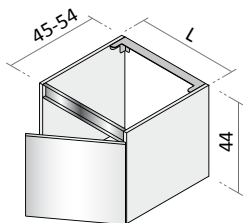

Furniture Finish Price Groups All Prices include VAT

L	CODE.	Matrix	Texture	Colour	Wood
80	44 IQ 80 2A	536	716	754	741
90	44 IQ 90 2A	561	765	818	818
100	44 IQ 100 2A	601	818	883	883
120	44 IQ 120 2A	676	933	1003	1003

Base unit with 1 doors