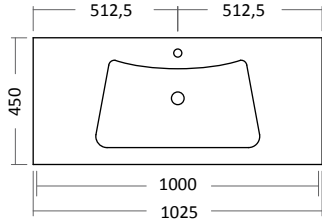

Basins as standard have no overflow

Basins available with or without tap hole

OPTIONA / over flow system/

CODE.	PRICE INC VAT £
KTP	114

CODE.	PRICE INC VAT £
MT 102	742