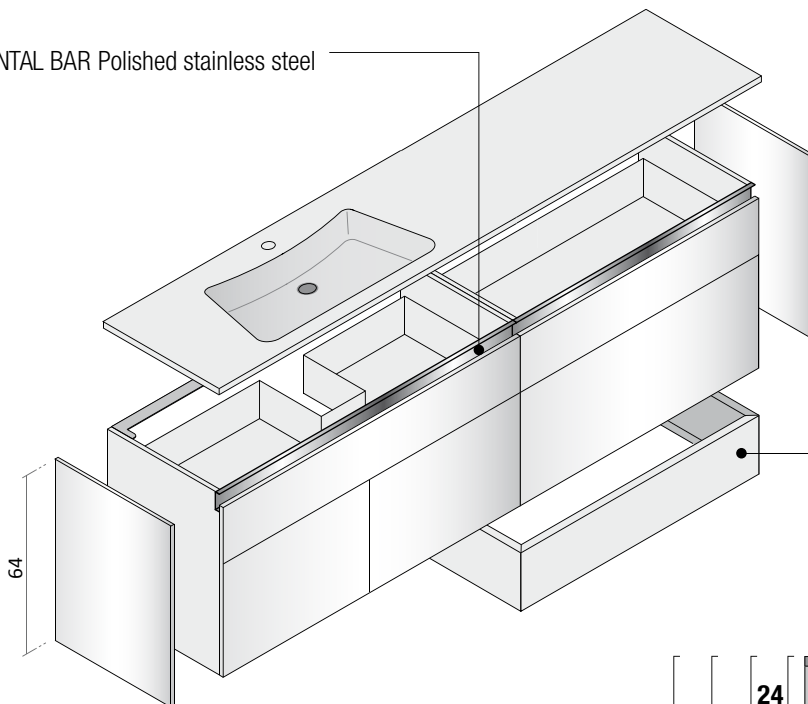

- Gloss White Composite
- Glass
- Solid surface
- Matrix
- Texture

Structure White melamine

SIDE AND FRONTAL PANELS

- Matrix
- Texture
- Mid Lacquered
- Wood
- Glass
- Laminated

FRONTAL BAR Polished stainless steel

UNDER-BASE ELEMENT used to make furniture floor standing  
Polished stainless steel or White or bespoke finish

Furniture Heights