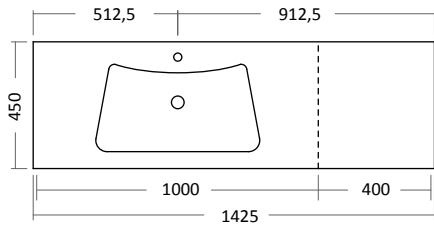

CODE.	PRICE INC VAT £
MT 102/40 LS	954