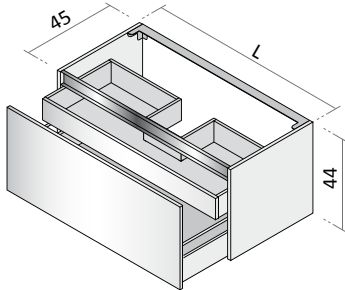

Base unit with 1 large drawer and cut out top drawer for basin waste

Measurements (CM)