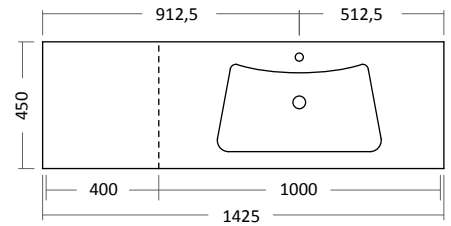

CODE.	PRICE INC VAT £
MT 40/102 LD	954