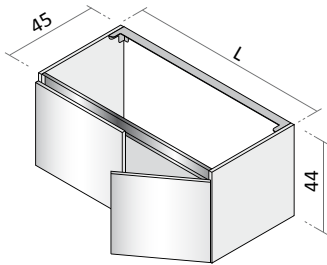

Base unit with 2 doors

Measurements (CM)