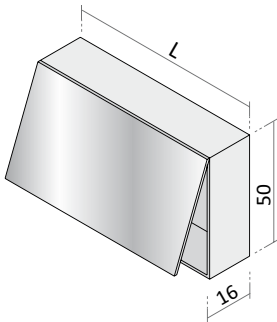

Mirrored wall cabinet with flap can be joined together to make a wider combination lights can be added later	Furniture Finish Price Groups All Prices include VAT								
	Measurements (CM)	H	D	L	CODE.	Matrix	Texture	Colour	Wood
	50	16	80	IQ RI SP 80	766	870	946	946	
	50	16	100	IQ RI SP 100	895	1023	1113	1255