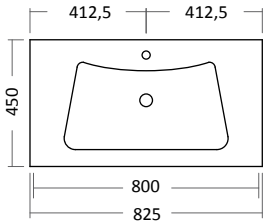

Basins as standard have no overflow

Basins available with or without tap hole

OPTIONA / over flow system/

CODE.	PRICE INC VAT £
KTP	114

CODE.	PRICE INC VAT £
MT 82	630