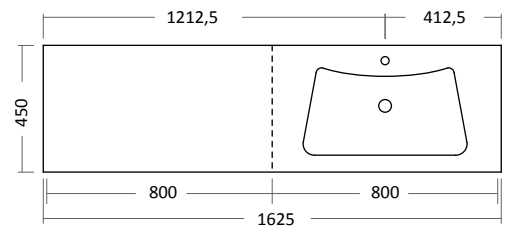

Dotted line on Drawing indicates base unit configuration. example top below MT162 would be 2x800 Bases required

CODE.	PRICE INC VAT £
MT 162 L2	<b>1182</b>

CODE.	PRICE INC VAT £
MT 40/82 LD	<b>894</b>

CODE.	PRICE INC VAT £
MT 60/82 LD	<b>954</b>