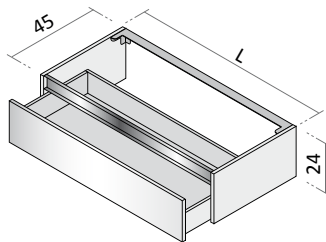

Furniture Finish Price Groups All Prices include VAT

Measurements (CM)	L	CODE.	Matrix	Texture	Colour	Wood
60		24 IQ 60 L	588	676	702	702
70		24 IQ 70 L	613	703	728	728
80		24 IQ 80 L	638	728	766	766
90		24 IQ 90 L	664	754	793	793
100		24 IQ 100 L	690	793	832	832
120		24 IQ 120 L	728	832	870	870

Base unit with drawer

Measurements (CM)