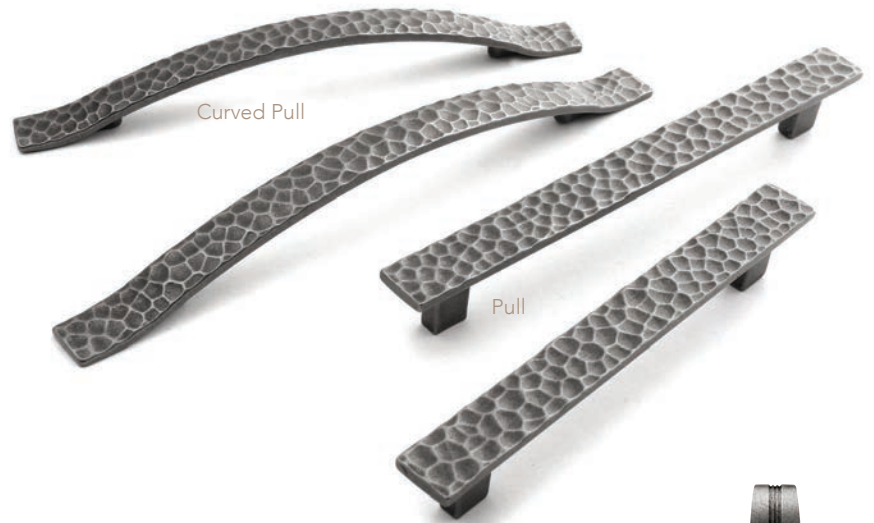

28. HARROGATE

Shown in Iron Lacquer

		FC	L	W/D	H/P
HN-I-4095-128	Curved Pull	128	188	17	24
HN-I-4095-160	Curved Pull	160	228	17	25
HN-I-4094-128	Pull	128	164	16	23
HN-I-4094-160	Pull	160	196	16	23

HN-I-4094-128-I	Iron Lacquer	£10.56
HN-I-4094-160-I	Iron Lacquer	£11.15
HN-I-4095-128-I	Iron Lacquer	£8.39
HN-I-4095-160-I	Iron Lacquer	£10.22

Iron Lacquer