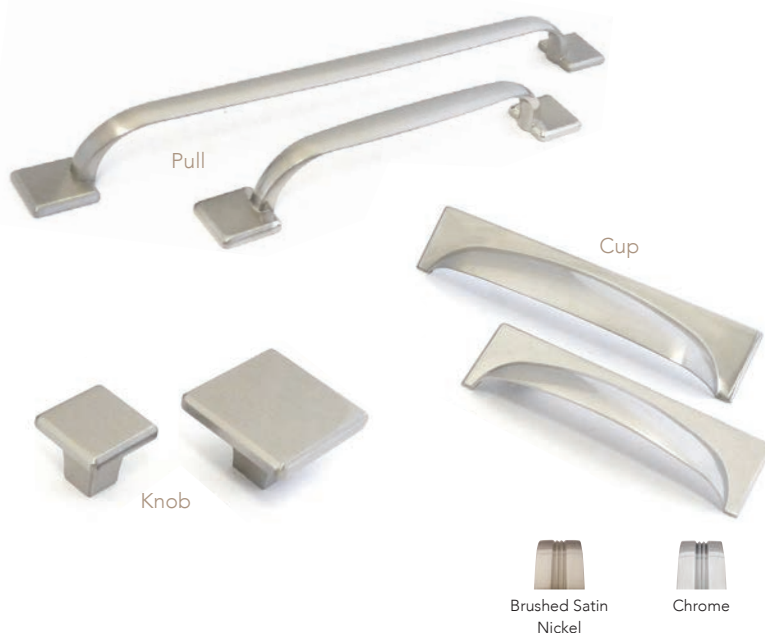

4. GEORGIA

Shown in Brushed Satin Nickel

		FC	L	W/D	H/P
KB-M-3840-32	Knob	-	32	32	28
KB-M-3840-50	Knob	-	50	50	32
HN-M-3841-128	Pull	128	177	24	28
HN-M-3841-224	Pull	224	268	24	28
HN-M-3843-96	Cup	96	145	41	27
HN-M-3843-128	Cup	128	193	41	27
HN-M-3841-128-BSN	Brushed Satin Nickel				£8.72
HN-M-3841-128-C	Chrome				£8.39
HN-M-3841-224-BSN	Brushed Satin Nickel				£16.63
HN-M-3841-224-C	Chrome				£14.23
HN-M-3843-128-BSN	Brushed Satin Nickel				£21.00
HN-M-3843-128-C	Chrome				£16.19
HN-M-3843-96-BSN	Brushed Satin Nickel				£14.35
HN-M-3843-96-C	Chrome				£12.64
KB-M-3840-32-BSN	Brushed Satin Nickel				£9.19
KB-M-3840-32-C	Chrome				£7.70
KB-M-3840-50-BSN	Brushed Satin Nickel				£16.07
KB-M-3840-50-C	Chrome				£15.49