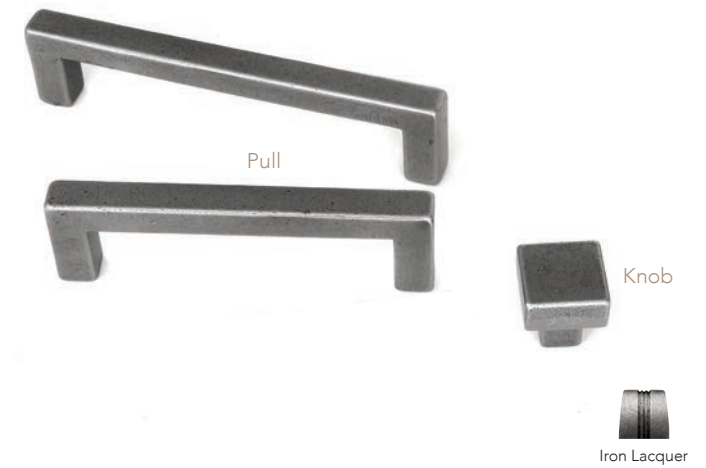

38. TELFORD

Shown in Iron Lacquer

		FC	L	W/D	H/P
KB-I-3928-30	Knob	-	30	30	34
HN-I-3912-128	Pull	128	143	15	41
HN-I-3912-160	Pull	160	175	15	41

HN-I-3912-128-I	Iron Lacquer	£16.07
HN-I-3912-160-I	Iron Lacquer	£20.08
KB-I-3928-30-I	Iron Lacquer	£7.92