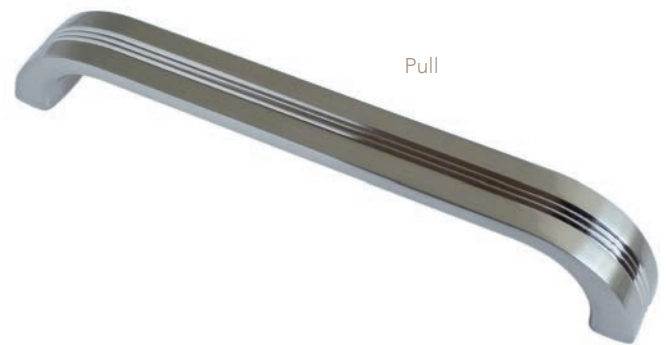

6. RETRO

Shown in Chrome

		FC	L	W/D	H/P
HN-M-3923-160	Pull	160	171	20	26

HN-M-3923-160-BSN	Brushed Satin Nickel	£13.67
HN-M-3923-160-C	Chrome	£11.95