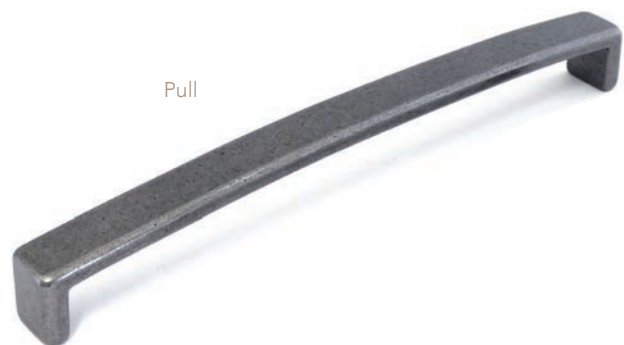

58. HADLEY

Shown in Iron Lacquer

		FC	L	W/D	H/P
HN-I-3601-128	Pull	128	136	17	26
HN-I-3601-128-I	Iron Lacquer			£7.81