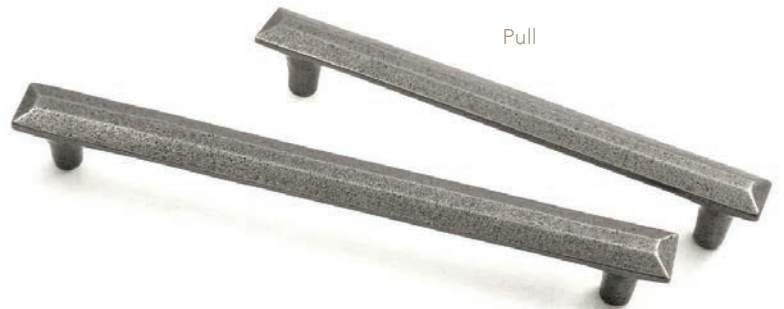

31. BUXTON

Shown in Iron Lacquer

		FC	L	W/D	H/P
KB-I-3910-34	Knob	0	0	34	40
KB-I-3910-34-I	Iron Lacquer				£7.70

32. PIP

Shown in Iron Lacquer

		FC	L	W/D	H/P
KB-I-3814-42	Knob (round)	-	-	42	27
HN-I-3815-96	Cup	96	176	35	21
HN-I-3816-128	Pull	128	188	25	33
HN-I-3816-160	Pull	160	220	25	33
HN-I-3815-96-I	Iron Lacquer				£10.45
HN-I-3816-128-I	Iron Lacquer				£9.07
HN-I-3816-160-I	Iron Lacquer				£10.32
KB-I-3814-42-I	Iron Lacquer				£5.51

33. CHELTENHAM

Shown in Iron Lacquer

		FC	L	W/D	H/P
HN-I-4096-128	Pull	128	152	16	25
HN-I-4096-160	Pull	160	184	16	25
HN-I-4096-128-I	Iron Lacquer				£8.27
HN-I-4096-160-I	Iron Lacquer				£9.42

Pull