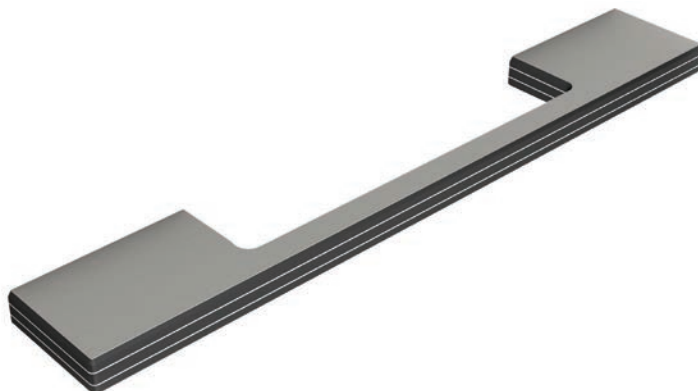

81. BAR HANDLE

Shown in Polished Brass Lacquer

		FC	L	W/D	H/P
HN-M-4120-160-B	Pull	160	190	10	35

HN-M-4120-160-B	Black	£16.15

82. BAR HANDLE

Shown in Brushed Nickel with Chrome insert

		FC	L	W/D	H/P
HN-M-4122-160-BSN/C	Pull	160	180	16	26

HN-M-4122-160-BSN/C	Brushed Satin Nickel	£16.90