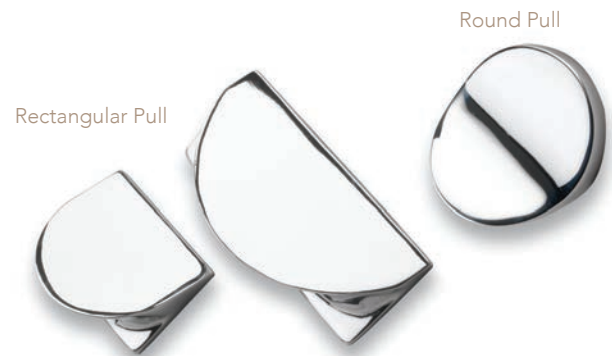

Pull

Brushed Copper

Brushed Satin Nickel

Chrome

20. SOHO

Shown in Chrome

		FC	L	W/D	H/P
HN-M-3717-32	Rectangular Pull	32	46	47	22
HN-M-3717-64	Rectangular Pull	64	75	34	26
HN-M-3716	Round Pull	-	-	35	32

HN-M-3716-32-C	Chrome	£5.98
HN-M-3717-32-C	Chrome	£4.94
HN-M-3717-64-C	Chrome	£8.95

Rectangular Pull

Round Pull

Chrome

21. CERAMIC BORDEAUX

Shown in Cracked Cream English Bronze

		FC	L	W/D	H/P
KB-CM-3620	Knob	-	-	35	32
HN-CM-3622	Pull	128	153	25	40
KB-CM-3621	T-Bar	-	89	25	42

HN-CM-3622-128-CKC/E	£14.00
HN-CM-3622-128-CKW/NP	£13.90
HN-CM-3622-128-W/SS	£14.11
KB-CM-3620-CKC/E	£5.41
KB-CM-3620-CKW/NP	£4.94
KB-CM-3620-W/SS	£4.72
KB-CM-3621-CKC/E	£13.76
KB-CM-3621-CKW/NP	£14.46
KB-CM-3621-W/SS	£14.70