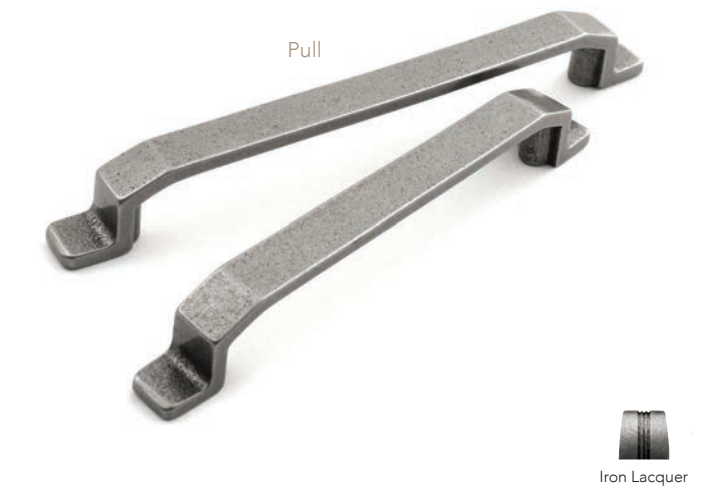

39. AUXERRE

Shown in Iron Lacquer

		FC	L	W/D	H/P
HN-I-4097-128	Pull	128	165	15	24
HN-I-4097-160	Pull	160	197	15	24

HN-I-4097-128-I	Iron Lacquer	£8.86
HN-I-4097-160-I	Iron Lacquer	£10.56